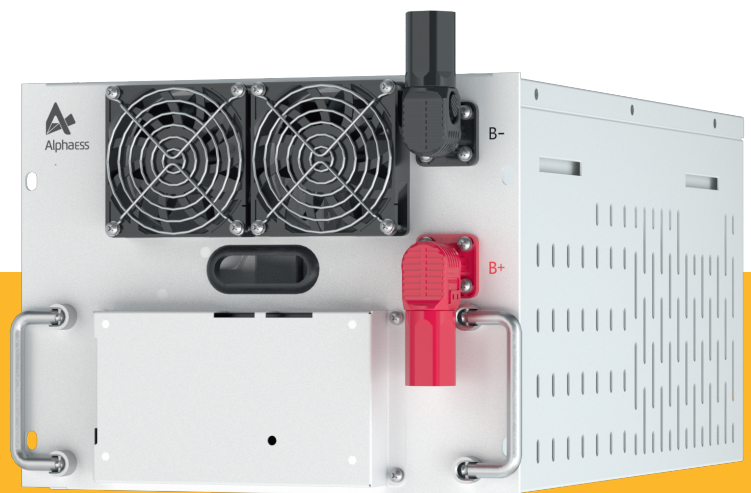

YOUR
SMART
ENERGY

BATTERY M38180-S

COMMERCIAL &
INDUSTRIAL SERIES

CAPACITY
6.9 kWh Battery Module

- Modular
- Plug & Play
- Safe
- Long Lifespan

BATTERY M38180-S

Model	M38180-S
Physical	
Battery Type	LFP (LiFePO ₄)
Cell Manufacturer	 EVE ENERGY VERY ENDURE
System Weight	64 kg
Dimension (W x D x H)	326 x 624 x 250 mm
IP Protection	IP20
Warranty	3 Year Product Warranty, 10 Year Performance Warranty
Electrical	
Energy Capacity	6.9 kWh
Usable Capacity	6.2 kWh
Depth of Discharge (DoD)	90%
Nominal Voltage	38.4 V
Operating Voltage Range	36 ~ 43.2 V
Internal Resistance	≤10 mΩ
Cycle Life	80%EOL with ≥6000@1C 25°C
Operation	
Max. Charging Current	180 A
Max. Discharging Current	180 A
Operating Temperature Range	-10 °C ~ 50 °C*
Relative Humidity	15% ~ 85%
BMS	
Modules Connection	8 ~ 20 in series
Power Consumption	BMU Unit: ≤ 15 W (Work), ≤ 10 mW (Sleep) Battery: ≤ 0.6 W (Work), ≤ 10 mW (Sleep)
Monitoring Parameters	System voltage, current, cell voltage, cell temperature, PCBA temperature.
Communication	CAN and RS-485 compatible
BMU Model	HV900180 (TOP BMU required with more than one parallel cluster)